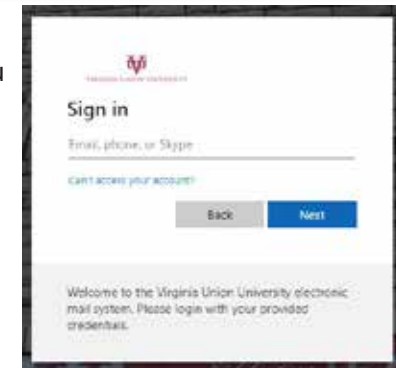

### Log on to My.VUU.EDU

Use the link to the right to access My.VUU.edu Once you have accessed the site please log on with your Username and Password.

Navigate to Quick Links on the left side of the Screen and under Quick Links you will click Canvas Login (All Spring 2022 Courses)

### Log into your VUU Email Account

Use the link to the right to access My.VUU.edu Once you have accessed the site please log on with your Username and Password.

The Canvas Dashboard will now be visible with all current courses that have been enrolled into.